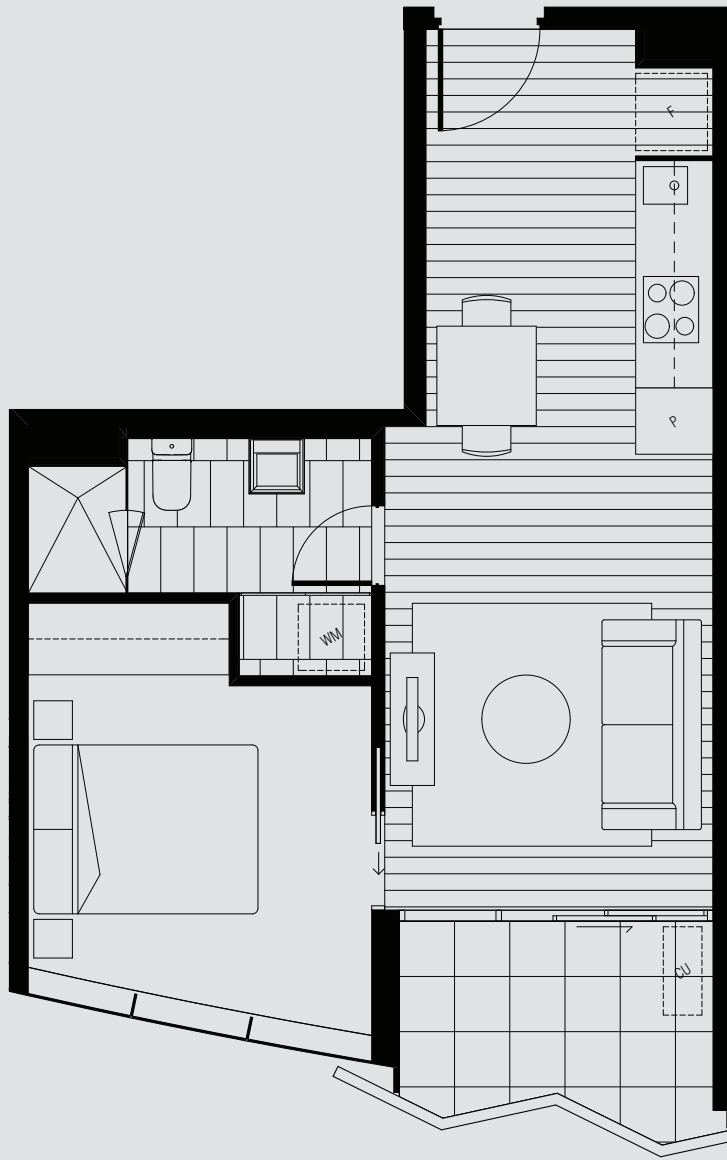

1 Bedroom

APARTMENT NO	INTERNAL AREA	BATHROOM	FEATURES
811	44m ²	1	Shannon Bennett designed kitchen
1011	EXTERNAL AREA	CAR PARK	Adele Bates interior design package
1211	6m ²	1	Miele appliances
	TOTAL AREA	SCHEME	Access to Sky Club
	50m ²	Sky	Separate storage cage

LEVEL 7 - 13

Type A18.1(M)

This plan and any areas shown are subject to the terms of the contract of sale and are subject to amendment and dimensional change. All dimensions are approximate, areas indicated are determined in accordance with the property council of Australia method of measurement guidelines for measuring floor space in residential premises. Fittings, finishes, fixtures and specifications are also subject to change without notice.